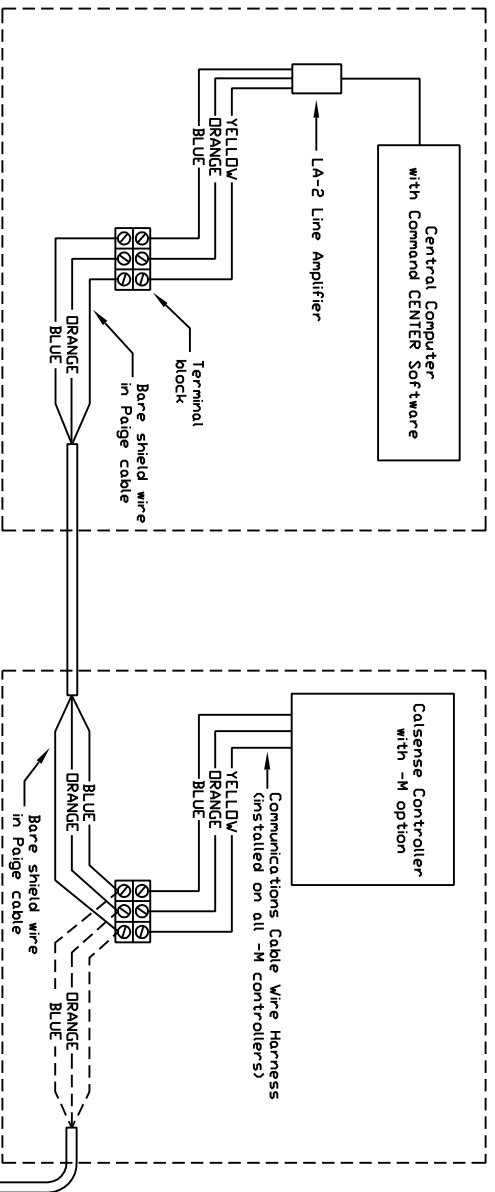

-M COMMUNICATIONS CABLE WIRING DIAGRAM

Notes :

- A maximum of 32 controllers can be connected to 1 communication chain
- The total length of cable on 1 chain cannot exceed 5,000 ft.
- Dialer controllers may require a different wiring diagram, contact Calsense at 800-372-8608 for more information.

Continue Paige P-7171-D cable in conduit to other controller sites (if necessary)