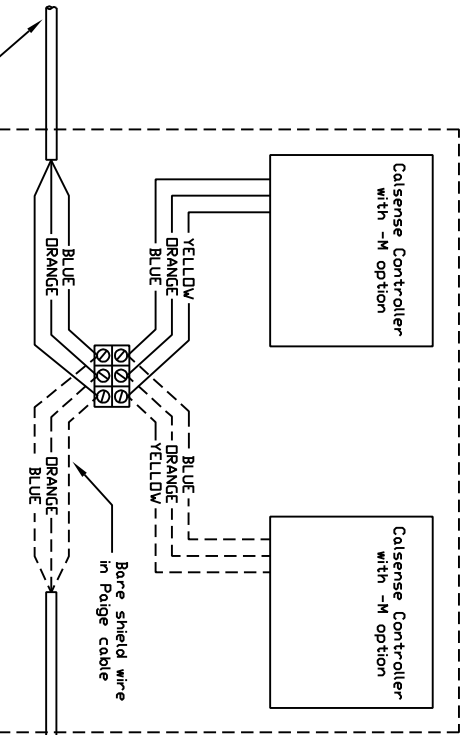

-M COMMUNICATIONS CABLE WIRING DIAGRAM

Notes :

- A maximum of 32 controllers can be connected to 1 communication chain
- The total length of cable on 1 chain cannot exceed 5,000 ft.
- Dialer controllers may require a different wiring diagram, contact Calsense at 800-372-8608 for more information.

Continue Paige P-7171-D cable in conduit to other controller sites (if necessary)